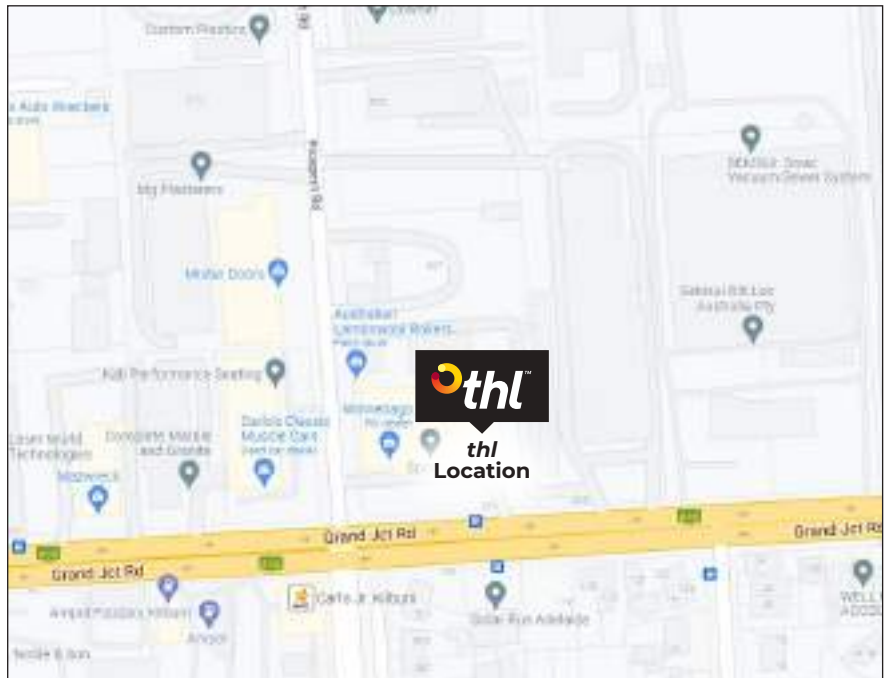

ADELAIDE - Branch Information

Address	583 Grand Junction Road, Gepps Cross SA 5094
Telephone	+61 8 8234 4108
Distance from Airport	15.8 kilometres / 9.8 Miles
Distance from City	12.6 Kilometres / 7.8 Miles
Branch Hours	<p>01 April - 30 April Monday – Saturday: 9:00am – 3:30pm Sunday: Opened to meet confirmed bookings</p> <p>01 May - 31 August Monday – Saturday: 9:00am – 3:30pm Sunday: Closed</p> <p>01 September - 31 March Monday – Saturday: 9:00am – 3:30pm Sunday: Opened to meet confirmed bookings</p> <p>Please note depots are also closed on some public holidays</p>
Getting to Us	The branch is accessible by taxi or uber; transfers are not available to/from the airport/city. There is no customer parking available inside the grounds of our branch, but parking is available at Secure Parking, 1 Port Rd, Hindmarsh, SA, 5007 (7.8 km from the branch).

OTHER USEFUL INFORMATION

Nearest Campsite:

Levi Park Caravan Park
1a Harris Road, Vale Park SA 5081
(5.6km from branch)

Nearest Fuel Station:

Ampol Service Station
96 Grand Junction Road, Kilburn
SA 5084
(250m from branch)

Nearest Supermarket:

Coles Churchill Shopping Centre
390 Churchill Road, Kilburn SA 5082
(2.9km from branch)

Scan the QR code to download the **thl Roadtrip App**. You can find and book campgrounds, holidays parks and attractions as well as locate your closest service station, dump stations and more!