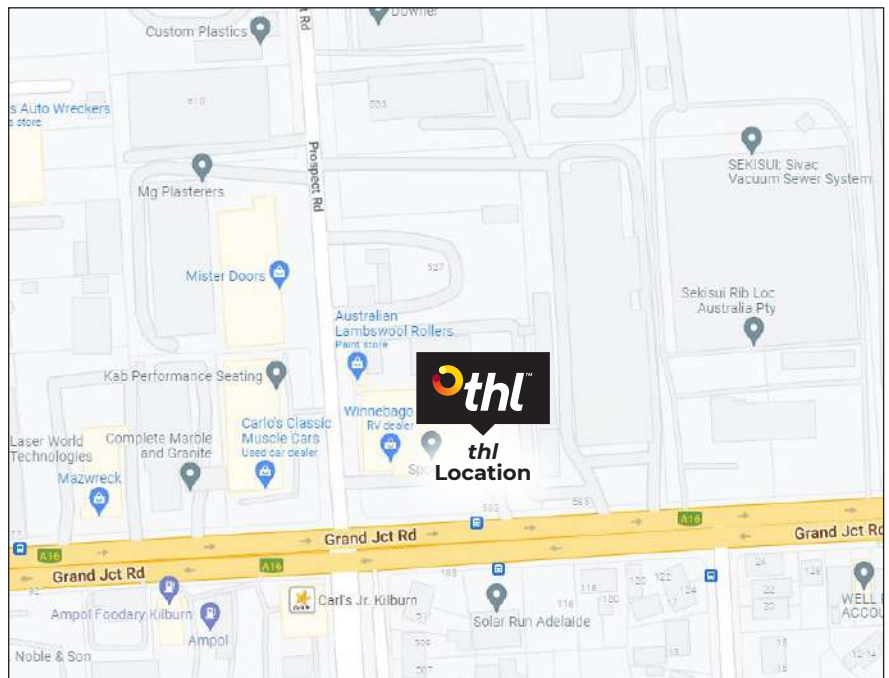

ADELAIDE - Branch Information

Address	583 Grand Junction Road, Gepps Cross SA 5094
Telephone	+61 8 8234 4108
Distance from Airport	15.8 kilometres / 9.8 Miles
Distance from City	12.6 Kilometres / 7.8 Miles
Branch Hours	<p>01 April - 30 April Monday – Saturday: 9:00am – 3:30pm Sunday: Opened to meet confirmed bookings</p> <p>01 May - 31 August Monday – Saturday: 9:00am – 3:30pm Sunday: Closed</p> <p>01 September - 31 March Monday – Saturday: 9:00am – 3:30pm Sunday: Opened to meet confirmed bookings</p> <p>Please note depots are also closed on some public holidays</p>
Getting to Us	The branch is accessible by taxi or uber; transfers are not available to/from the airport/city. There is no customer parking available inside the grounds of our branch, but parking is available at Secure Parking, 1 Port Rd, Hindmarsh, SA, 5007 (7.8 km from the branch).

OTHER USEFUL INFORMATION

Nearest Campsite:

Levi Park Caravan Park
1a Harris Road, Vale Park SA 5081
(5.6km from branch)

Nearest Fuel Station:

Ampol Service Station
96 Grand Junction Road, Kilburn
SA 5084
(250m from branch)

Nearest Supermarket:

Coles Churchill Shopping Centre
390 Churchill Road, Kilburn SA 5082
(2.9km from branch)

Scan the QR code to download the **thl Roadtrip App**. You can find and book campgrounds, holidays parks and attractions as well as locate your closest service station, dump stations and more!