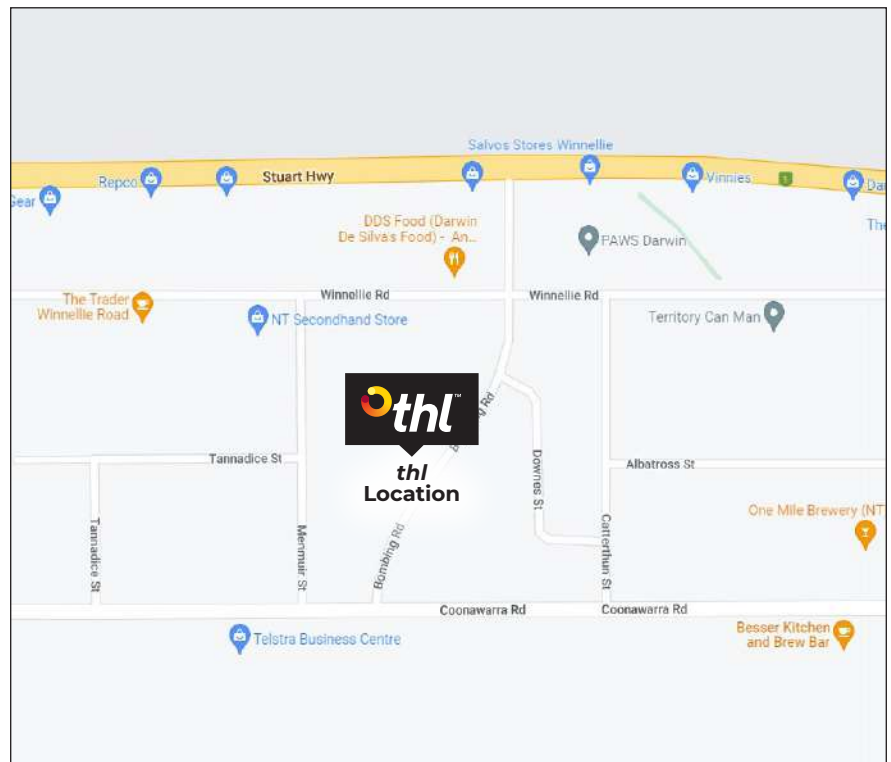

## DARWIN - Branch Information

<b>Address</b>	17 Bombing Road, Winnellie, Darwin, NT 0820
<b>Telephone</b>	+61 8 8981 2081
<b>Distance from Airport</b>	9.6 kilometres / 5.97 Miles
<b>Distance from City</b>	2.4 Kilometres / 1.49 Miles
<b>Branch Hours</b>	<p><b>01 April - 30 November</b> Monday – Saturday: 9:00am – 3:30pm Sunday: Opened to meet confirmed bookings</p> <p><b>01 December - 31 March</b> Closed</p> <p>Please note depots are also closed on some public holidays</p>
<b>Getting to Us</b>	The branch is accessible by taxi or uber; transfers are not available to/from the airport/city. There is no customer parking available inside the grounds of our branch.

### Nearest Fuel Station:

BP Service Station  
386 Stuart Highway  
Winnellie, NT 0820  
(1.6 km from branch)

### If you are heading into Darwin city after collecting your camper we recommend:

Woolworths  
Cavenagh Street & Whitfield Street,  
Darwin City, NT 0800  
(7.4km from branch)

### If you are heading out of town after collecting your camper we recommend:

Coolalinga Shopping Centre (Woolworths)  
Corner of Stuart Highway & Henning Road, Coolalinga  
(22km from branch)

Scan the QR code to download the **thl Roadtrip App**. You can find and book campgrounds, holidays parks and attractions as well as locate your closest service station, dump stations and more!