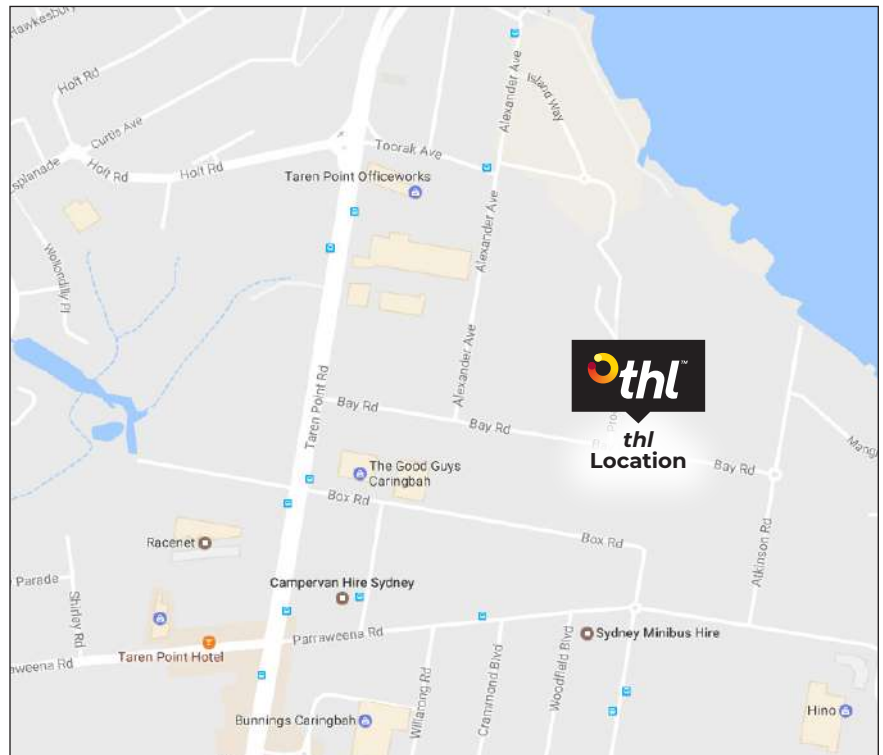

SYDNEY - Branch Information

Address	31 Bay Road, Taren Point, Sydney, New South Wales, 2229
Telephone	+61 2 9525 8275
Distance from Airport	15.5 kilometres / 9.6 Miles
Distance from City	25 Kilometres / 15.5 Miles
Branch Hours	Monday – Saturday: 9:00am – 3:30pm Sunday: Opened to meet confirmed bookings Please note depots are also closed on some public holidays
Getting to Us	The branch is accessible is accessible by taxi or uber; transfers are not available to/from the airport/city. There is no customer parking available inside the grounds of our branch, but there is free street parking available on Bay Road.

OTHER USEFUL INFORMATION

Nearest Campsite:

Sydney Tourist Park
2 Wingello Road, Miranda,
NSW 2228
(3.1km from branch)

Nearest Fuel Station:

Ampol Foodary Taren Point
114 Taron Point Road, Taren Point,
NSW 2229
(1.1km from branch)

Nearest Supermarket:

Ritchies IGA
123 Parraweena Road, Taren Point,
NSW 2229
(1.3km from branch)

Scan the QR code to download the **thl Roadtrip App**. You can find and book campgrounds, holidays parks and attractions as well as locate your closest service station, dump stations and more!