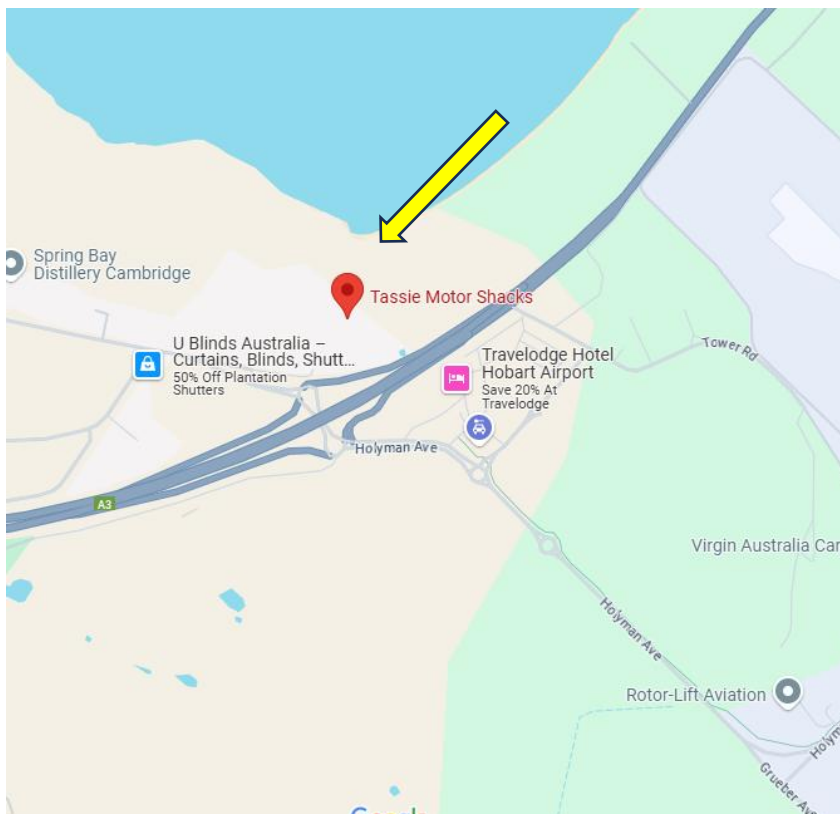

lets⁴go Hobart Depot

Address: Tassie Motor Shacks, 5/273 Kennedy Drive, Cambridge TAS 7170

Phone: 1800 538 746, or 02 9875 3609

Opening Hours: Monday to Sunday; 8.30am to 4.00pm

All vehicle collection times must be pre-arranged; please call the depot directly to organise your pick up time. Vehicle collection times are scheduled by available time slots. There will be delays at pick up if your time has not been pre-booked (at least 48 hours prior to pick up). *To arrange your vehicle collection time, please call **1800 538 746**, press 1 in the main menu and then process the correct number to get to the desired branch.*

lets⁴go
depot Hobart

Distance from airport:
1.7 kilometres

Distance from city:
22 kilometres

We're all about camper adventures!